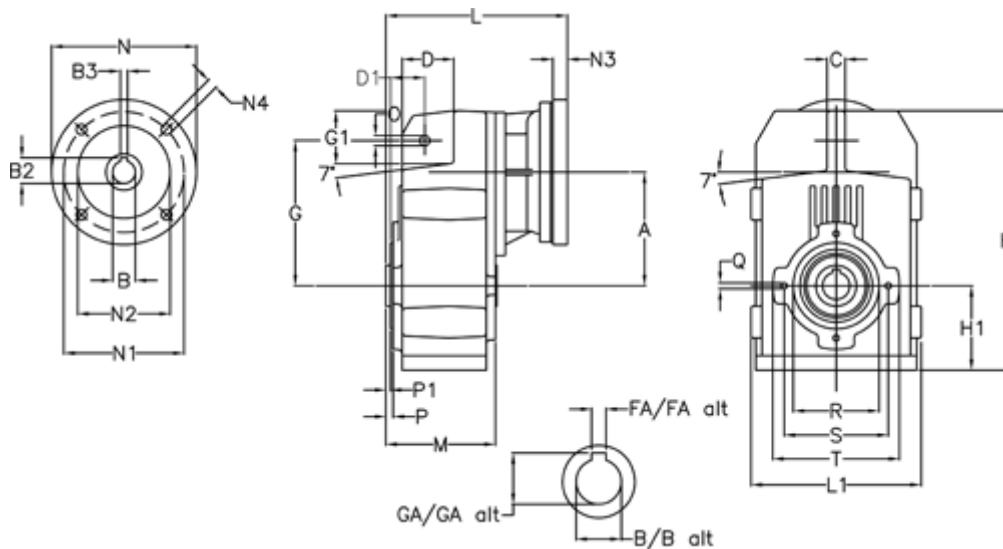

Article number: 29560103963230  
 Description: Shaft mounted gear  
 A102H25-39,6-P80B5

## Measures

A = 112.50	FA = 8	M = 100.5	Q = M8x12
B = 25	G = 140	N = 200	R = 80
B1 = 19	G1 = 51.0	N1 = 165	S = 100
B2 = 21.8	GA = 28.3	N2 = 130	T = 120
B3 = 6	H = 251.0	N4 = M10x20	
C = 20	H1 = 84.0	O = 11	
D = 47.5	L = 205.0	P = 4.5	
D1 = 35.0	L1 = 170	P1 = 3.0	